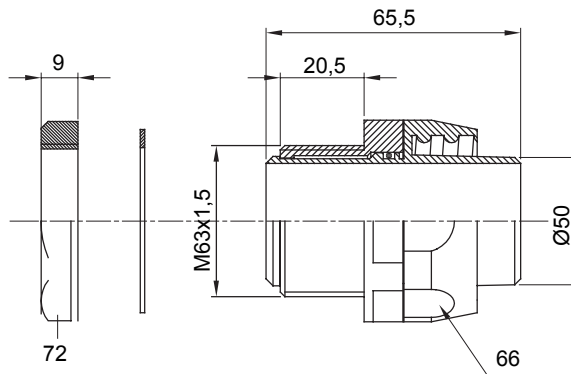

Straight and revolving coupling device for sheath with IP54 protection degree.

Colour	Black RAL 9005	IP degree	IP54
ISO pitch	M 63x1.5	Sheath Ø (mm)	50
Type	Revolving	Electrocod	210

DIMENSIONAL

TECHNICAL SYMBOLOGY